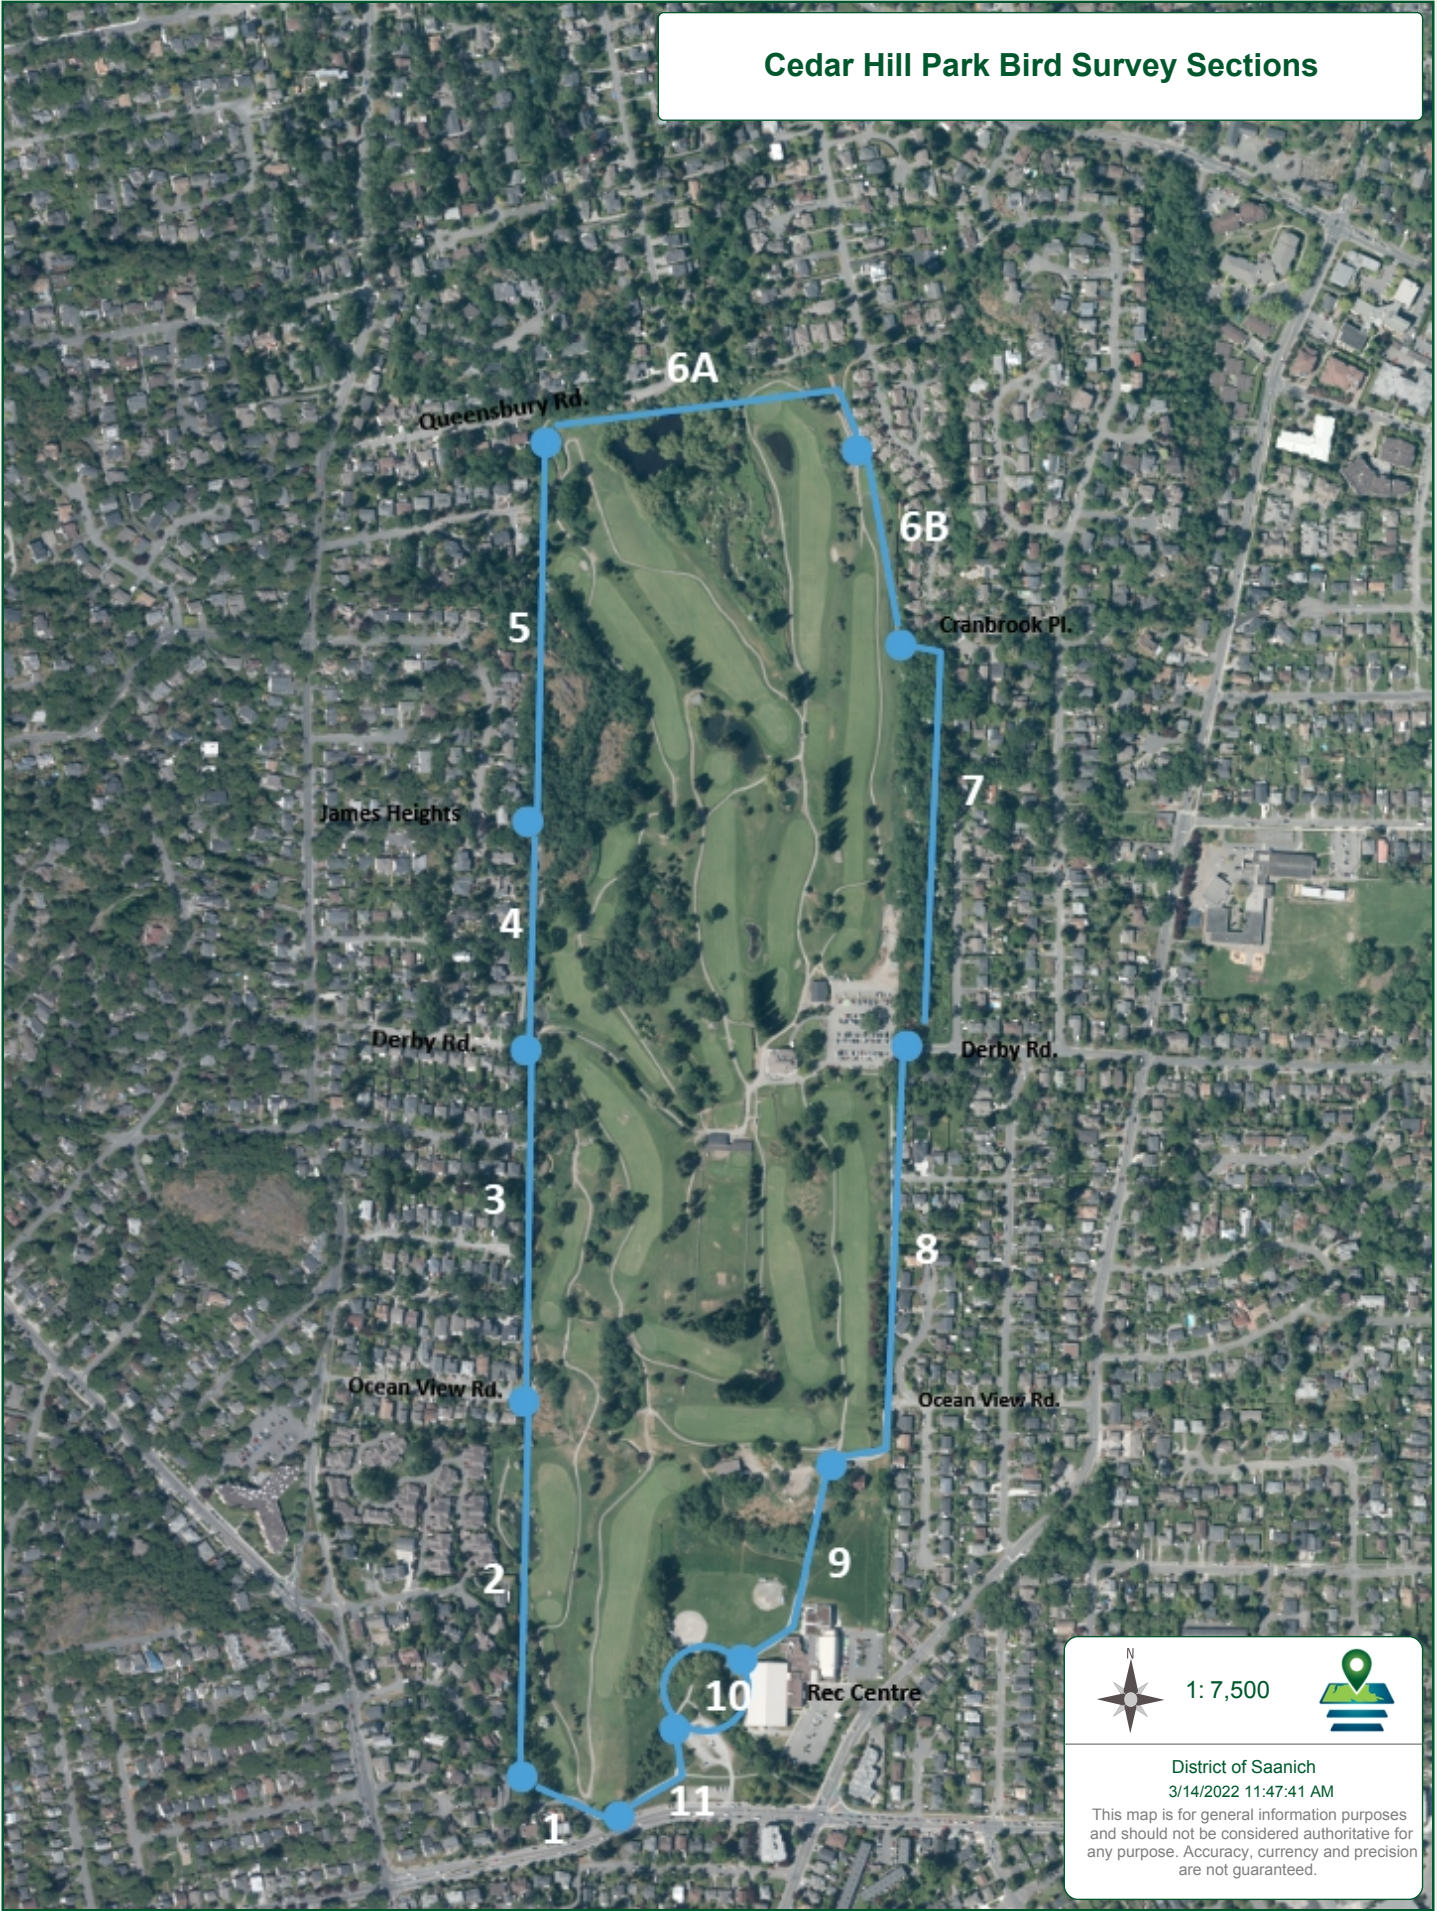

Cedar Hill Park Bird Survey Sections

1: 7,500

District of Saanich
3/14/2022 11:47:41 AM

This map is for general information purposes and should not be considered authoritative for any purpose. Accuracy, currency and precision are not guaranteed.